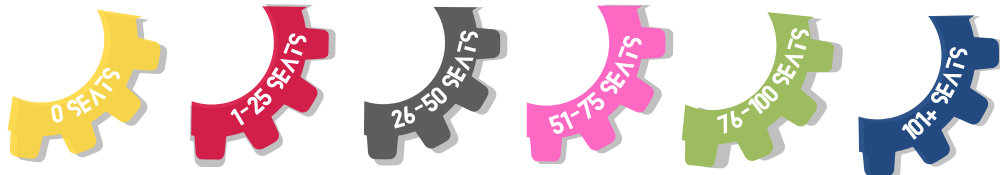

ELEMENTARY SCHOOL PROGRAMS

CHESTNUT ELEMENTARY SCHOOL FOR SCIENCE AND ENGINEERING

4300 Chestnut Street Kissimmee, FL 34759
407-870-4862 | www.osceolaschools.net/cnes

Specialized Magnet Schools and Academies

Science, Technology, Engineering and Mathematics (STEM)

Innovative Elective Programs

Dual Language

Award Winning Programming

WozEd Coding and Animation Curriculum - **ONLY ELEMENTARY** in the District

Enrichment Offering Highlights

Agriculture	Cross Country
All State Chorus	Friendship Club
Art Clubs	Garden Classroom
Band	Odyssey of the Mind
Battle of the Books	Soccer
Bookmark Buddies	Track
Chess	

CYPRESS ELEMENTARY

2251 Lakeside Drive Kissimmee, FL 34743
407-344-5000 | www.osceolaschools.net/cyes

Award Winning Programming

Robotics
Strings

Enrichment Offering Highlights

Art Club	Safety Patrol
Bookmark Buddies	Strings
Chorus	STEM Club
Garden Club	TV Production
Mathematics Olympiad	21st Century

DEERWOOD ELEMENTARY

3701 Marigold Avenue Kissimmee, FL 34758
407-870-2400 | www.osceolaschools.net/dwes

Specialized Magnet Schools and Academies

Junior Business and Entrepreneurship

Award Winning Programming

Advertising and Marketing
Business and Management
LSI Teams
Invention and Innovation
Junior Entrepreneurs
Micro-Economy

Enrichment Offering Highlights

21st Century	Safety Patrol
Battle of the Books	Soccer
Chorus	STEM Olympiad
Cross Country	Theater
Enrichment Academy	Track and Field
Odyssey of the Mind	

EAST LAKE ELEMENTARY

4001 Boggy Creek Road Kissimmee, FL 34744
407-943-8450 | www.osceolaschools.net/eles

Specialized Magnet Schools and Academies

Multicultural Arts

Innovative Elective Programs

Dual Language

Award Winning Programming

Arts Integration
AVID
Green School
Kinesthetic Arts and Dance
Language and Inquiry Philosophy
Latinos in Action
Musical Theater and Production
Strings

Enrichment Offering Highlights

All State Chorus	Girls on the Run
Chess	Odyssey of the Mind
Cross Country	Soccer
Dance	Student Ambassadors
Drama	Theater
Fitness Olympics	Track and Field

FLORA RIDGE ELEMENTARY

2900 Dyer Boulevard Kissimmee, FL 34741 407-933-3999 | www.osceolaschools.net/fres

Specialized Magnet Schools and Academies

Gifted, Talented and Global Leadership

Award Winning Programming

1:1 Devices
Talent Development
Gifted Learning
STEM
Wonders of the World - Global Studies
World Leadership

Enrichment Offering Highlights

Battle of the Books	Odyssey of the Mind
Book Club	Photography
Chorus	Safety Patrol
Cross Country	Student Government
Gardening	Soccer
Math Olympiad	Theater

HARMONY COMMUNITY SCHOOL

3365 Schoolhouse Road St. Cloud, FL 34773
407-892-1655 | www.osceolaschools.net/hrcs

Innovative Elective Options

Leader In Me Lighthouse School

Award Winning Programming

Robotics
Strings

Enrichment Offering Highlights